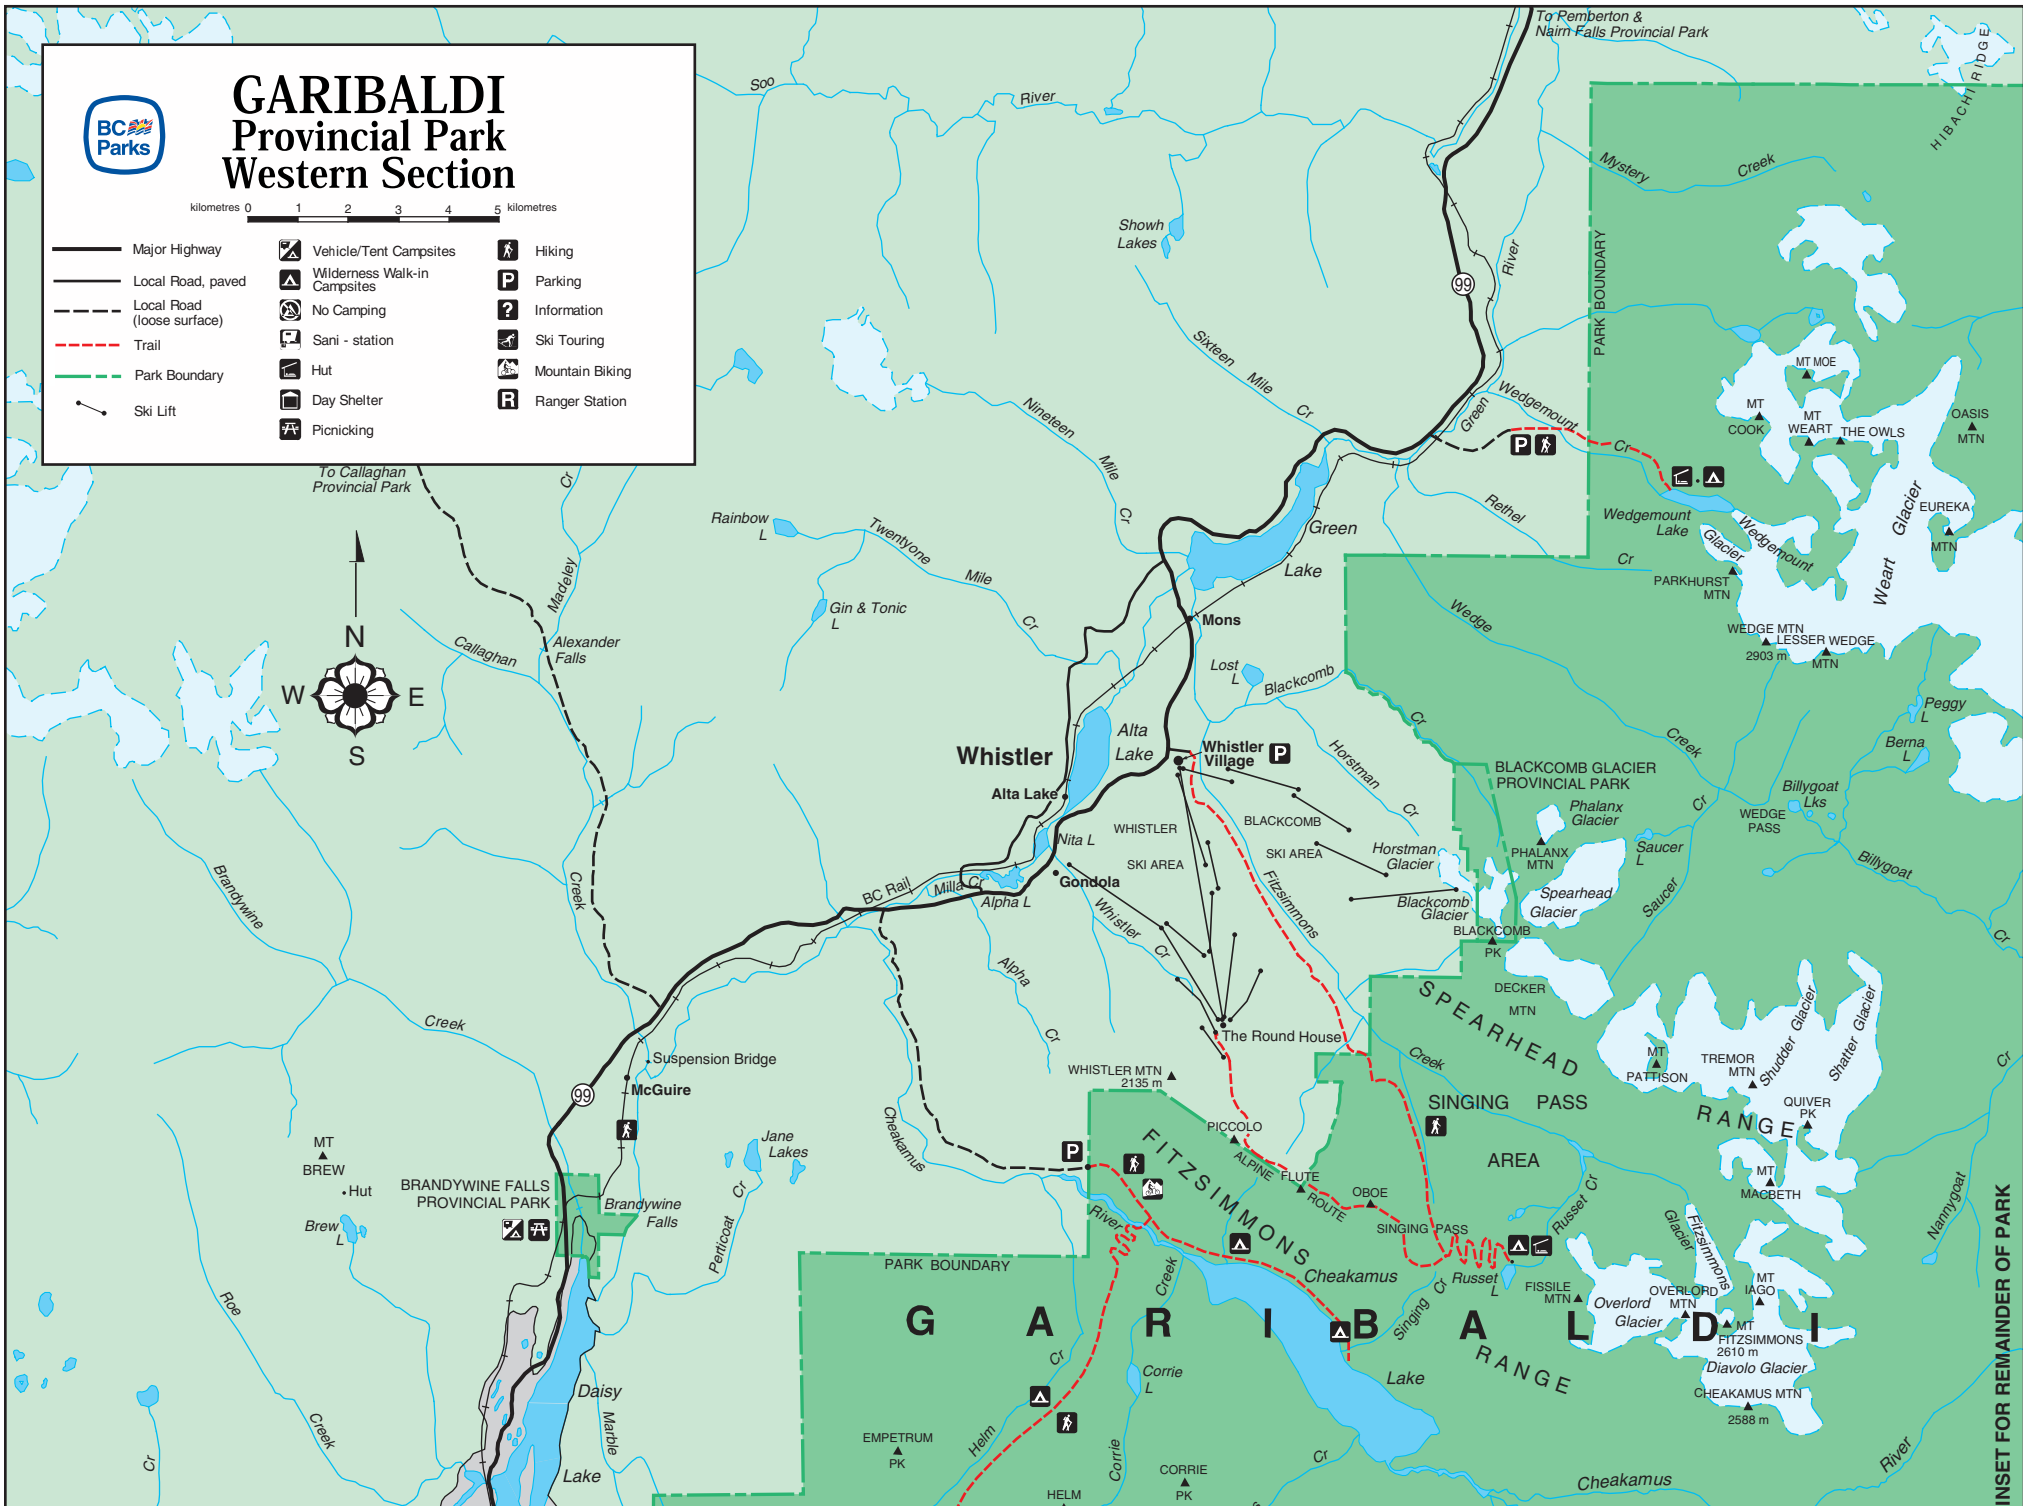

GARIBALDI Provincial Park Western Section

kilometres 0 1 2 3 4 5 kilometres

- | | | |
|--|--|--|
| | | |
| | | |
| | | |
| | | |
| | | |
| | | |
| | | |

INSET FOR REMAINDER OF PARK